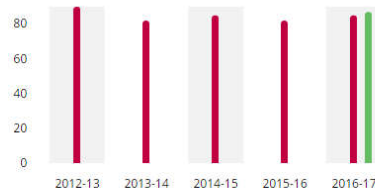

Dashboard

Goal Center

Global View

Service Activities

Resources

Reports

Contact Us

SETTINGS

Language

Dashboard

Welcome to Rotary Club Central, the online tool for setting goals and tracking progress. Explore data and trends related to your club's goals on this page, and use the tabs to manage goals, project activities, and more. **Please note: data reported in other Rotary systems and third party vendor systems will be delayed for at least 24 hours.**

Global My Zone My District My Club Group My Club

Rotary Club of Riverhead

Membership Trends

	2012-13	2013-14	2014-15	2015-16	2016-17
July 1	-	-	-	-	-
Achievement	90	82	85	82	85
Goal	0	0	0	0	87