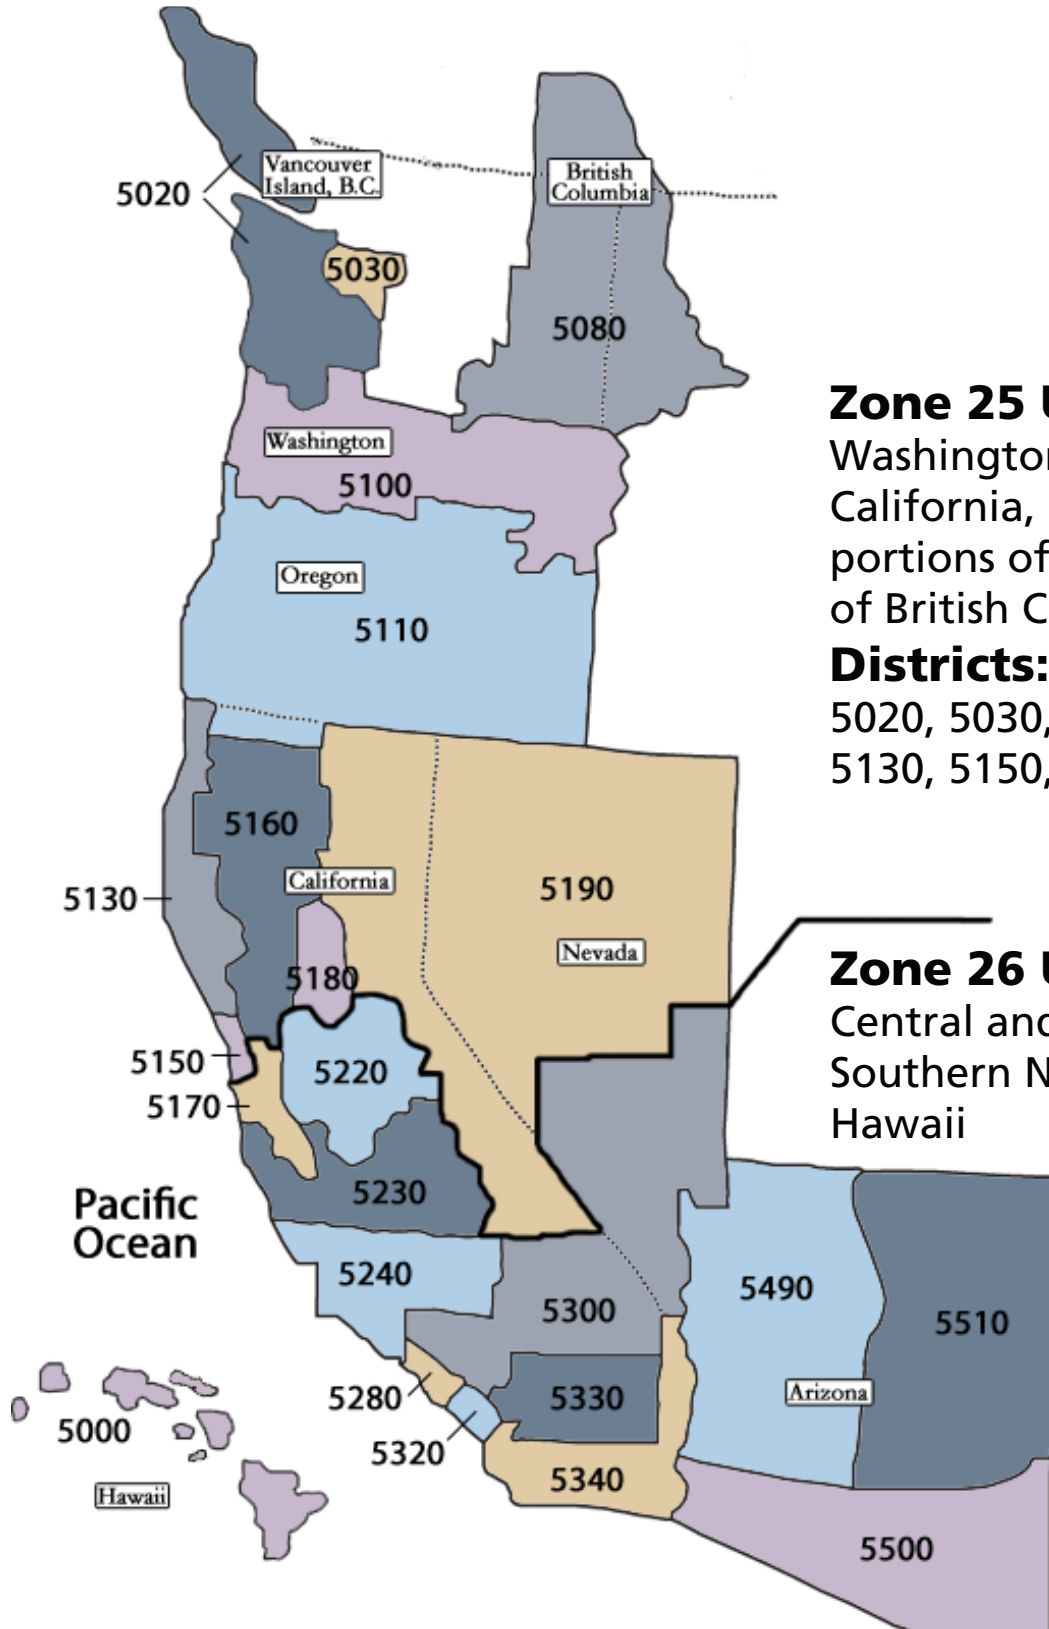

Rotary

Zones 25 & 26

Far West North America

Zone 25 USA/Canada

Washington, Oregon, Northern California, Northern Nevada, portions of Idaho and portions of British Columbia

Districts:

5020, 5030, 5080, 5100, 5110, 5130, 5150, 5160, 5180, 5190

Zone 26 USA

Central and Southern California, Southern Nevada, Arizona and Hawaii

Districts:

5000, 5170, 5220, 5230, 5240, 5280, 5300, 5320, 5330, 5340, 5490, 5500, 5510